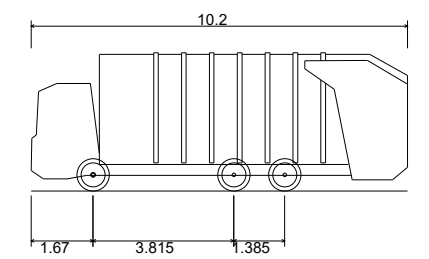

Phoenix 2 Duo (P2-12W with Elite 6x4 chassis)

Overall Length	10.200m
Overall Width	2.530m
Overall Body Height	3.751m
Min Body Ground Clearance	0.304m
Track Width	2.500m
Lock to lock time	4.00s
Kerb to Kerb Turning Radius	7.800m