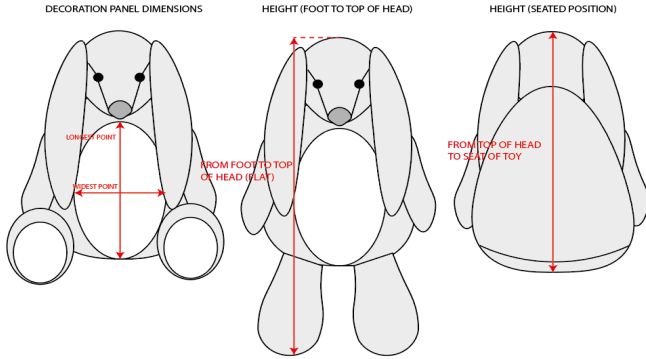

## SPECIFICATION SUMMARIES 2024

SUMMARY OF ACTUAL SOFT TOY SIZE SPECIFICATIONS.  
ALL MEASUREMENT ARE IN CM UNLESS OTHERWISE STATED.

MM001	<b>BRACKEN BEAR</b> HEIGHT (FOOT TO TOP OF HEAD) HEIGHT (SEATED POSITION)	<b>S</b>	<b>M</b>	<b>L</b>		<b>TOLS</b>
		20.5	30.5	40.5		+/-1.5
		13	22	32		+/-1.5

MM003	<b>BRAMBLE BEAR</b> HEIGHT (FOOT TO TOP OF HEAD) HEIGHT (SEATED POSITION)	<b>S</b>	<b>M</b>			<b>TOLS</b>
		22	33			+/-1.5
		16	23			+/-1.5

MM016	<b>JOINTED BEARS</b> HEIGHT (FOOT TO TOP OF HEAD) HEIGHT (SEATED POSITION)	<b>S</b>	<b>M</b>			<b>TOLS</b>
		20.5	30.5			+/-1.5
		13	22			+/-1.5

MM018	<b>RABBIT</b> HEIGHT (FOOT TO TOP OF HEAD) HEIGHT (SEATED POSITION)		<b>M</b>			<b>TOLS</b>
			36			+/-1.5
			26			+/-1.5

MM019	<b>LAMB COMFORTER</b> COMFORTER WIDTH COMFORTER LENGTH		<b>M</b>			<b>TOLS</b>
			35			+/-1.5
			32			+/-1.5

MM020	<b>MONKEY COMFORTER</b> COMFORTER WIDTH COMFORTER LENGTH		<b>M</b>			<b>TOLS</b>
			30			+/-1.5
			30			+/-1.5

MM021	<b>HONEY BEAR</b> HEIGHT (FOOT TO TOP OF HEAD) HEIGHT (SEATED POSITION)		<b>M</b>	<b>L</b>		<b>TOLS</b>
			28	38		+/-1.5
						+/-1.5