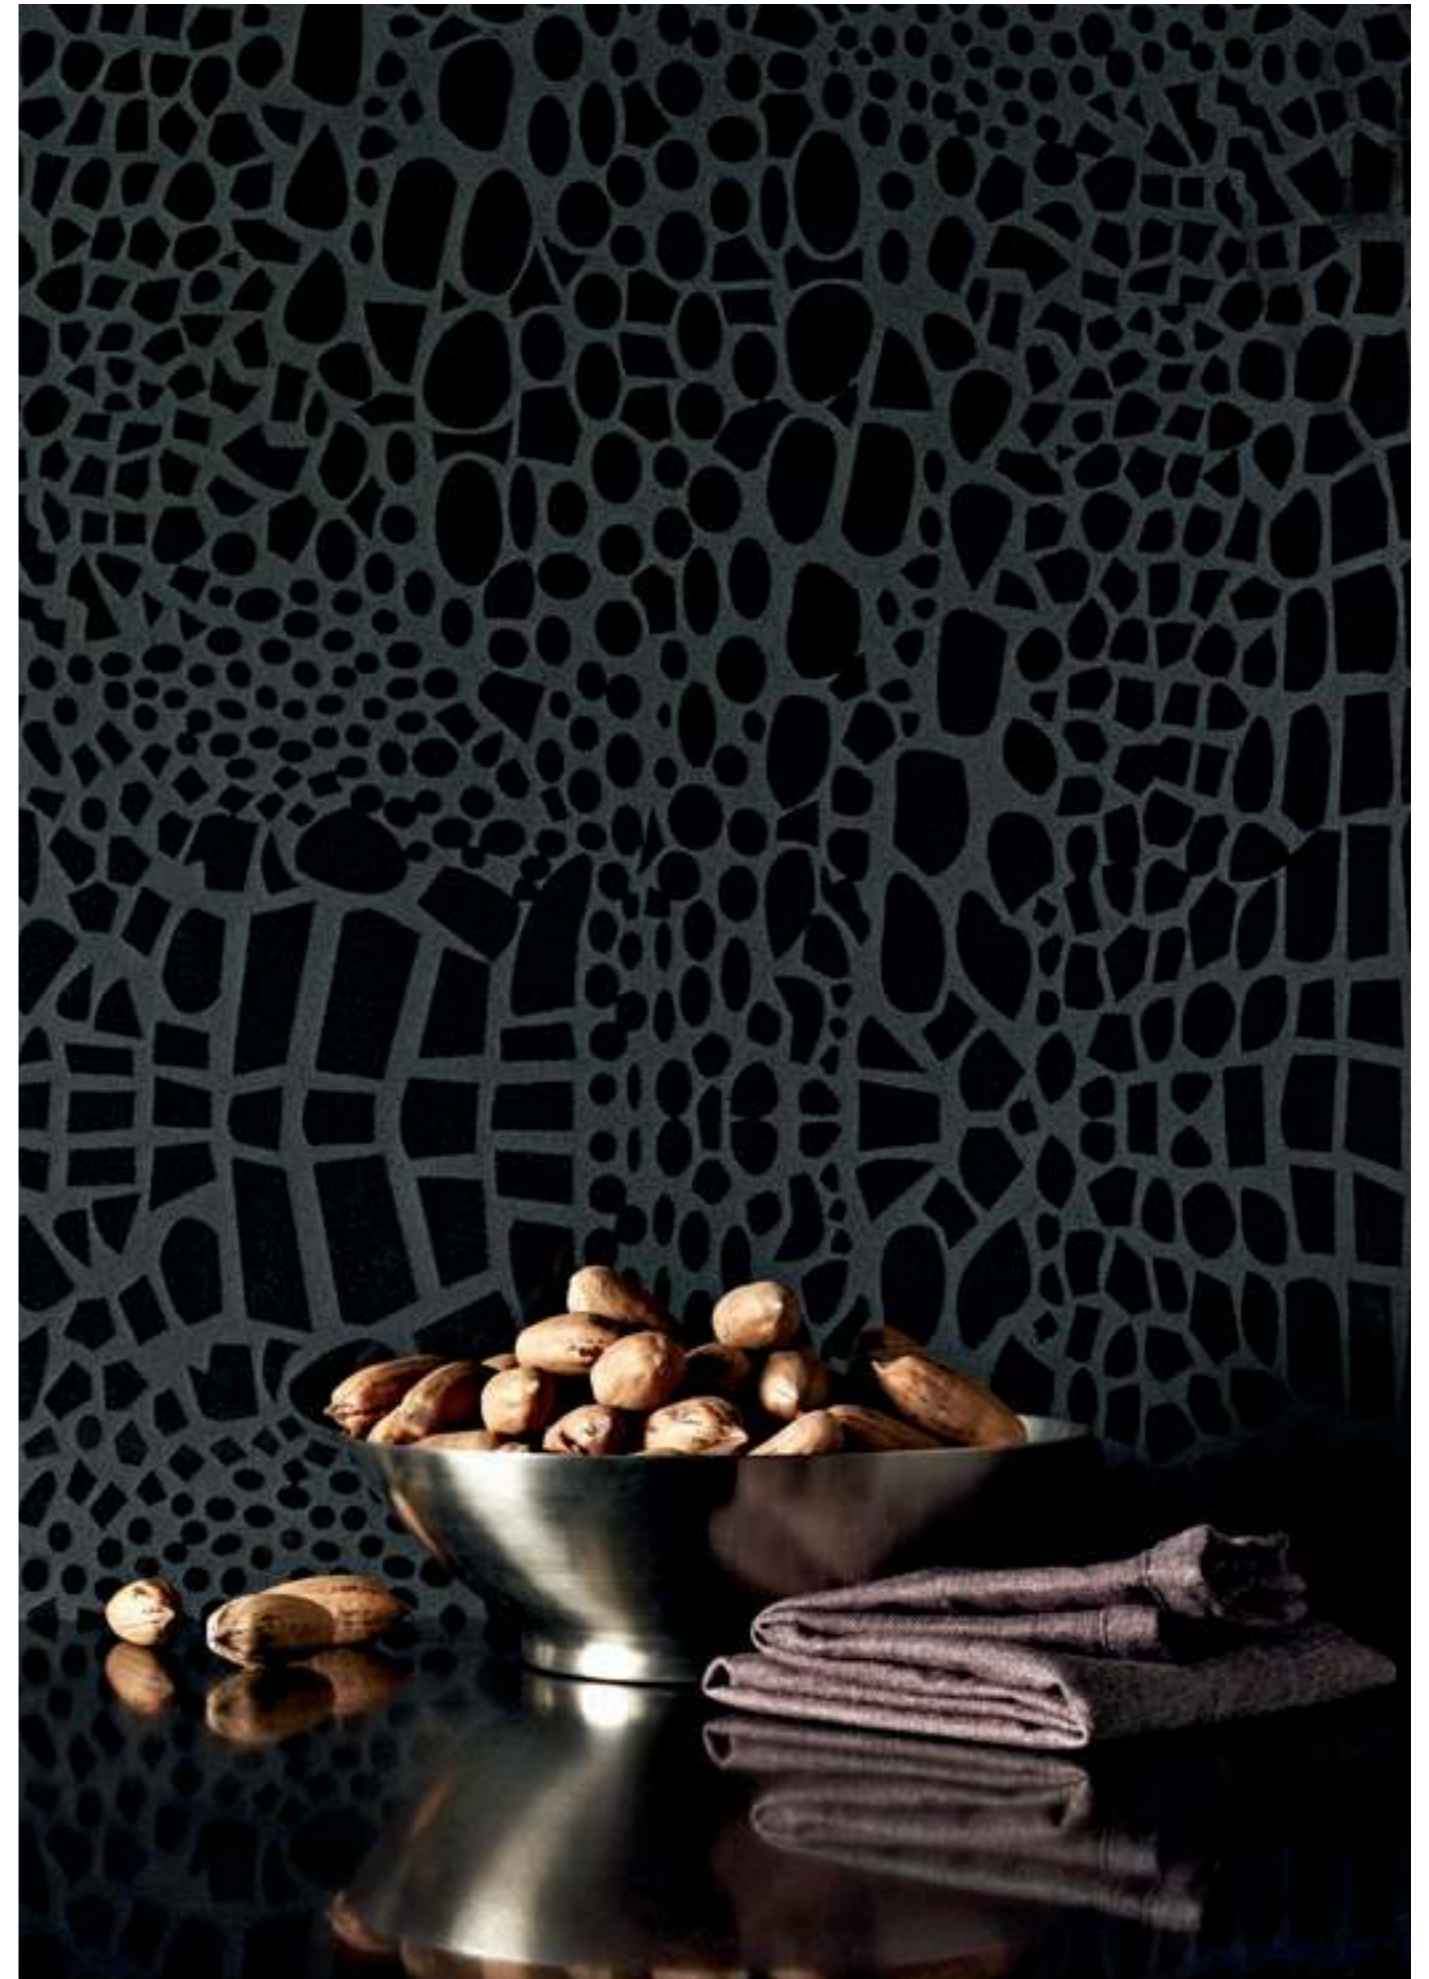

caesarstone®  
*Motivo™*

3100C Crocodile

## *The Patterned Textured Collection*

The perfect surface is like the icing on a cake. It's the final touch, your own personal signature. With Caesarstone's uniquely patterned Motivo collection, you're sure to find a style that meets your needs, captures your spirit and sparks your imagination.

Caesarstone surfaces, consisting of up to 93% quartz, retain the cool, tactile qualities of nature's strongest stones while offering freedom of design with seemingly endless application possibilities.

The Motivo collection offers captivating textured surfaces developed using a patented manufacturing process to create that special embossed 3D effect.

Patterns come in Lace, Crocodile Stripes and Braids and are available in black, beige, grey and white colours. These stunning designs are perfect for creating looks that range from fresh to traditional, urban to exotic-the choice is yours.