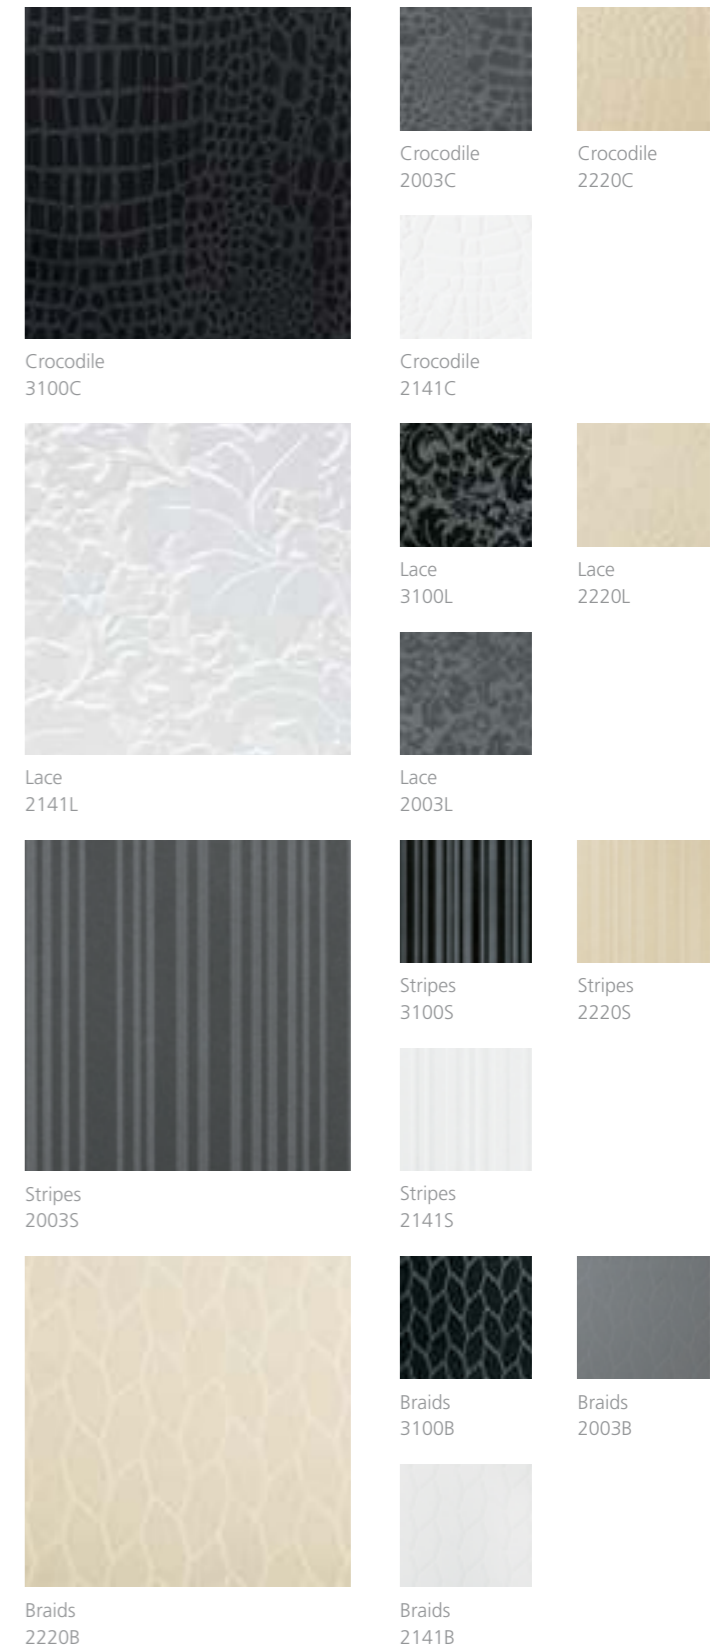

Crocodile
3100C

Crocodile
2003C

Crocodile
2220C

Crocodile
2141C

Lace
2141L

Lace
2003L

Stripes
2003S

Stripes
2141S

Braids
2220B

Braids
2141B

*The patterned area of the slab for all Motivo designs is approximately 3030 mm x 1420 mm