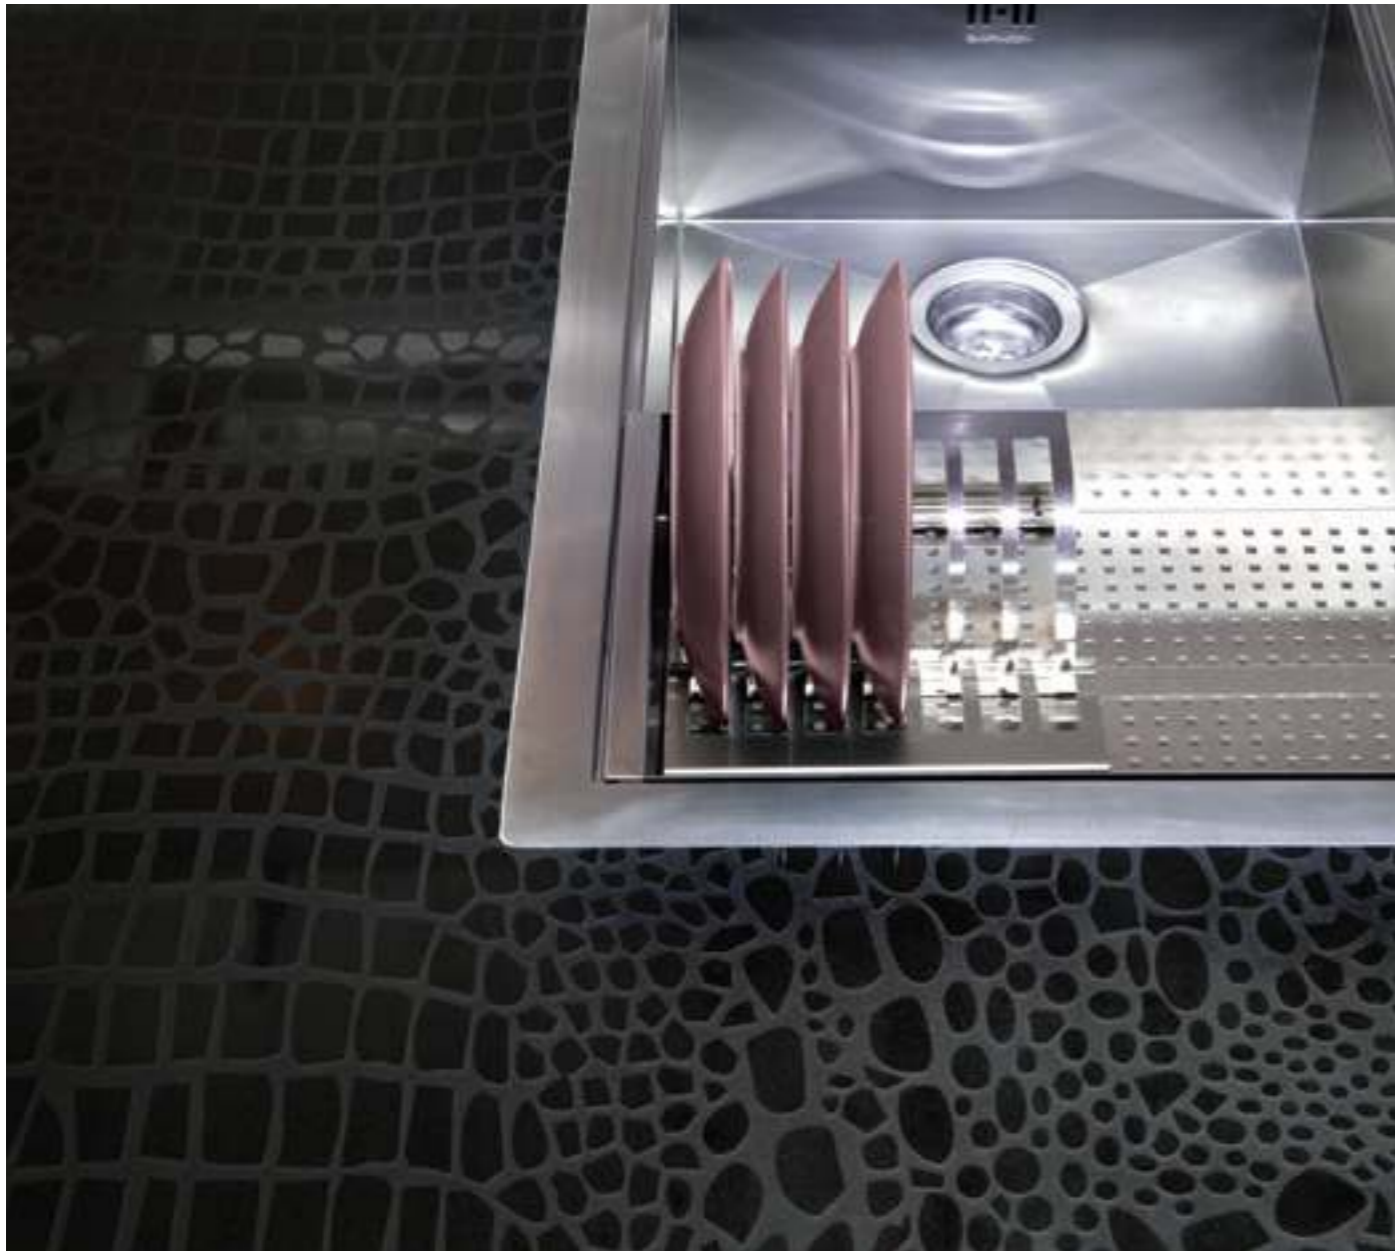

caesarstone®  
*Motivo™*

3100C Crocodile

## *The Patterned Textured Collection*

The perfect surface is like the icing on a cake. It's the final touch, your own personal signature. With Caesarstone's uniquely patterned Motivo collection, you're sure to find a style that meets your needs, captures your spirit and sparks your imagination.

Caesarstone surfaces, consisting of up to 93% quartz, retain the cool, tactile qualities of nature's strongest stones while offering freedom of design with seemingly endless application possibilities.

The Motivo collection offers captivating textured surfaces developed using a patented manufacturing process to create that special embossed 3D effect.

Patterns come in Lace, Crocodile Stripes and Braids and are available in black, beige, grey and white colours. These stunning designs are perfect for creating looks that range from fresh to traditional, urban to exotic-the choice is yours.